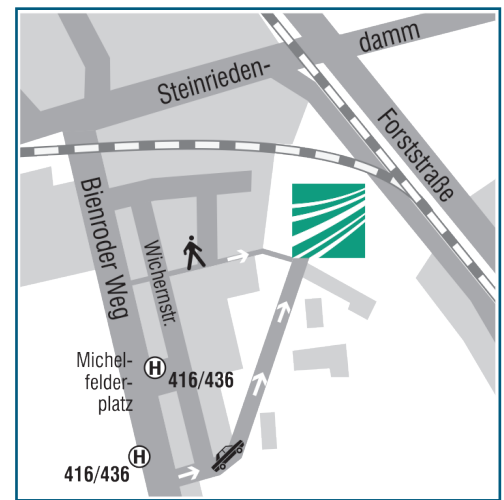

## Directions

### By car

Leave A 2 motorway at **Braunschweig-Flughafen**, direction **Bienrode/Kralenriede** and take the second exit both in the first and in the second roundabout. At the next traffic lights, turn right into **Steinriedendamm**. Follow this road up to the pedestrian-controlled traffic lights near **Michelfelderplatz** and turn left here – follow signs to “**Fraunhofer**”.

### By Bus and train from main station

At Braunschweig main station, take the bus line **436** (direction **Kralenriede**

**Steinriedendamm**) till bus stop **Michelfelderplatz**, then about 5 minutes on foot to the WKI.

Alternative: take the bus line **419** (direction **Hauptbahnhof**) till bus stop **Jasperallee**, then bus line **416** (direction **Kralenriede Wartheweg**) till bus stop **Michelfelderplatz**.