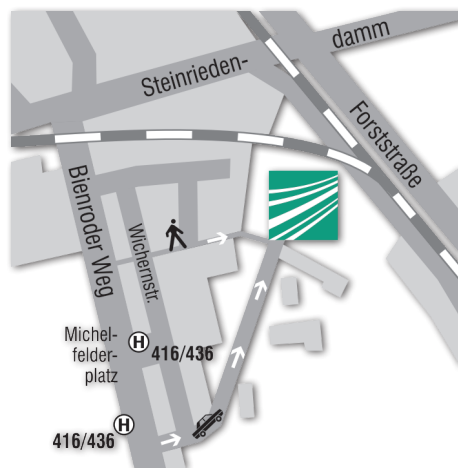

Fraunhofer WKI

FRAUNHOFER INSTITUTE FOR WOOD RESEARCH, WILHELM-KLAUDITZ-INSTITUT WKI

YOUR APPROACH TO THE FRAUNHOFER WKI

By car

Leave A 2 motorway at Braunschweig-*Flughafen*, direction *Bienrode/Kralenriede* and take the second exit both in the first and in the second roundabout. At the next traffic lights, turn right into *Steinriedendamm*. Follow this road up to the next pedestrian-controlled traffic lights and turn left here (follow signs to "Fraunhofer").

By bus and tram from main station

At Braunschweig main station, take the bus line 436 (direction *Kralenriede Steinriedendamm*) till bus stop *Michelfelderplatz*, then about 5 minutes on foot to the WKI.

Alternative: take the bus line 419 (direction *Hauptbahnhof*) till bus stop *Jasperallee*, then bus line 416 (direction *Kralenriede Wartheweg*) till bus stop *Michelfelderplatz*.

By plane

From Hanover Airport, take the S-Bahn S5 to Hannover main station (about 12 minutes), from there by train to Braunschweig main station. See also "by bus and tram".